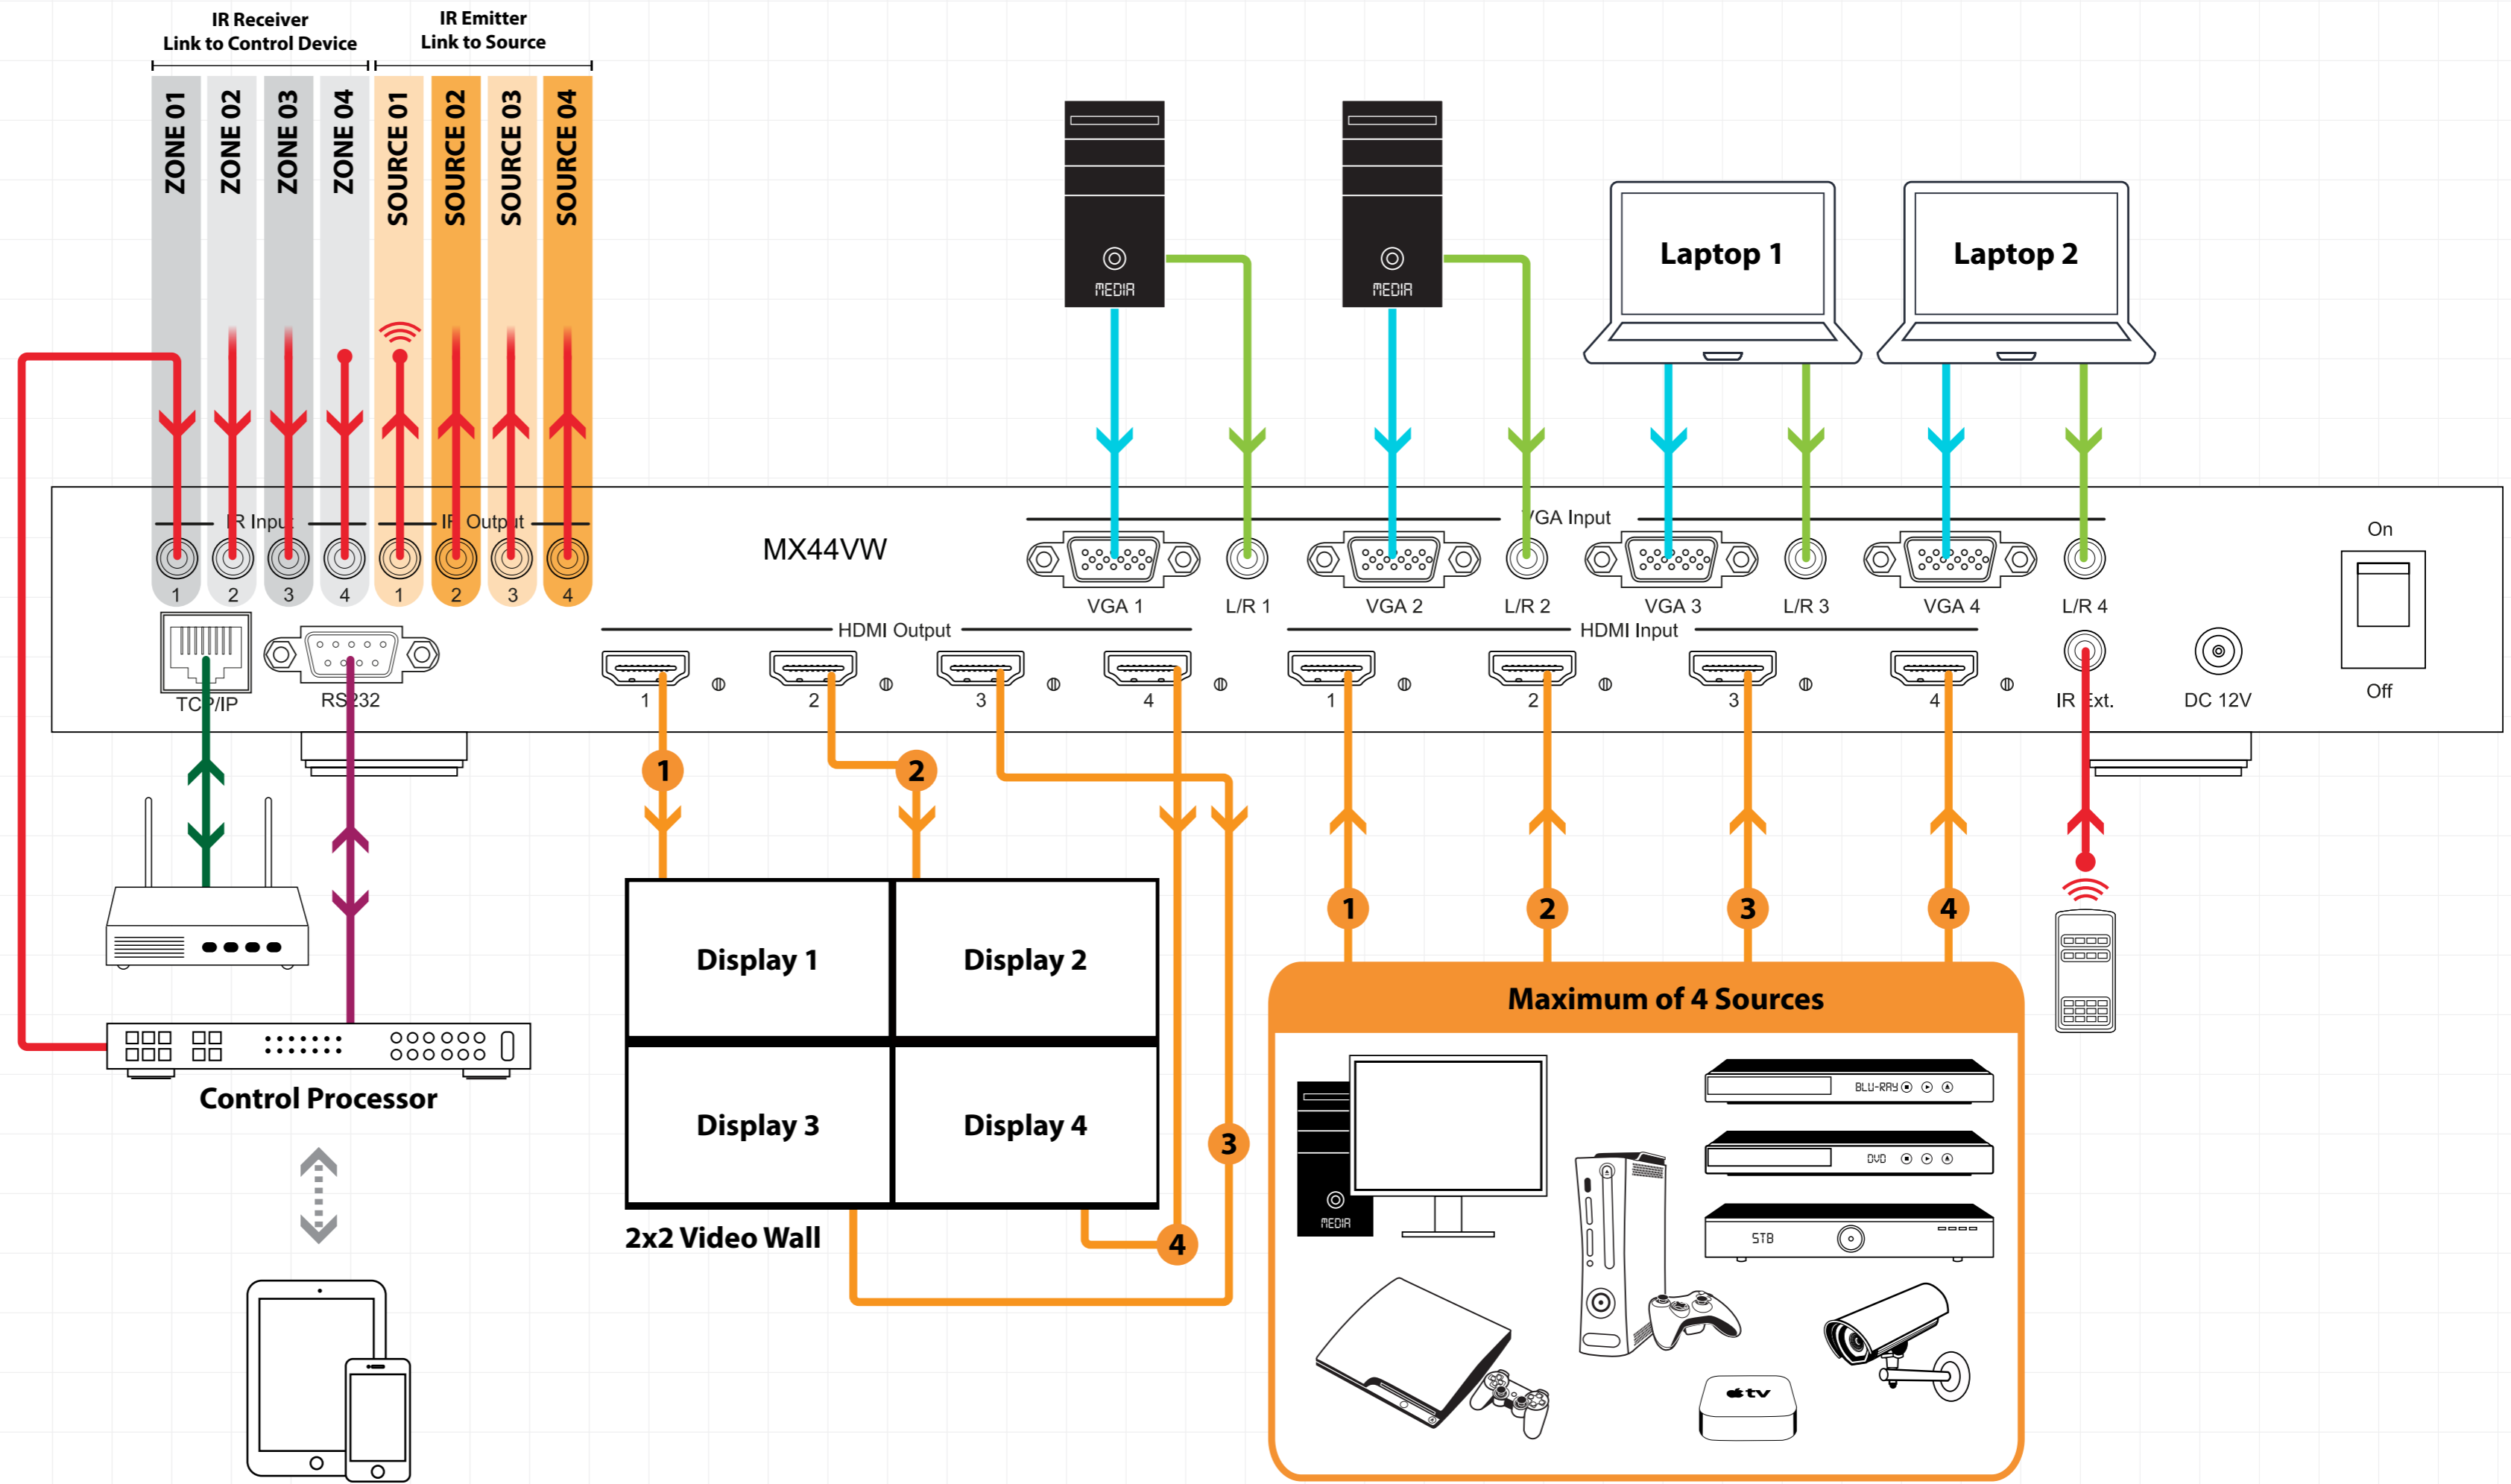

Example Schematic  
**MX44VW**

- IR Cable
- HDMI
- RS-232
- Stereo Audio
- Network Connection
- VGA