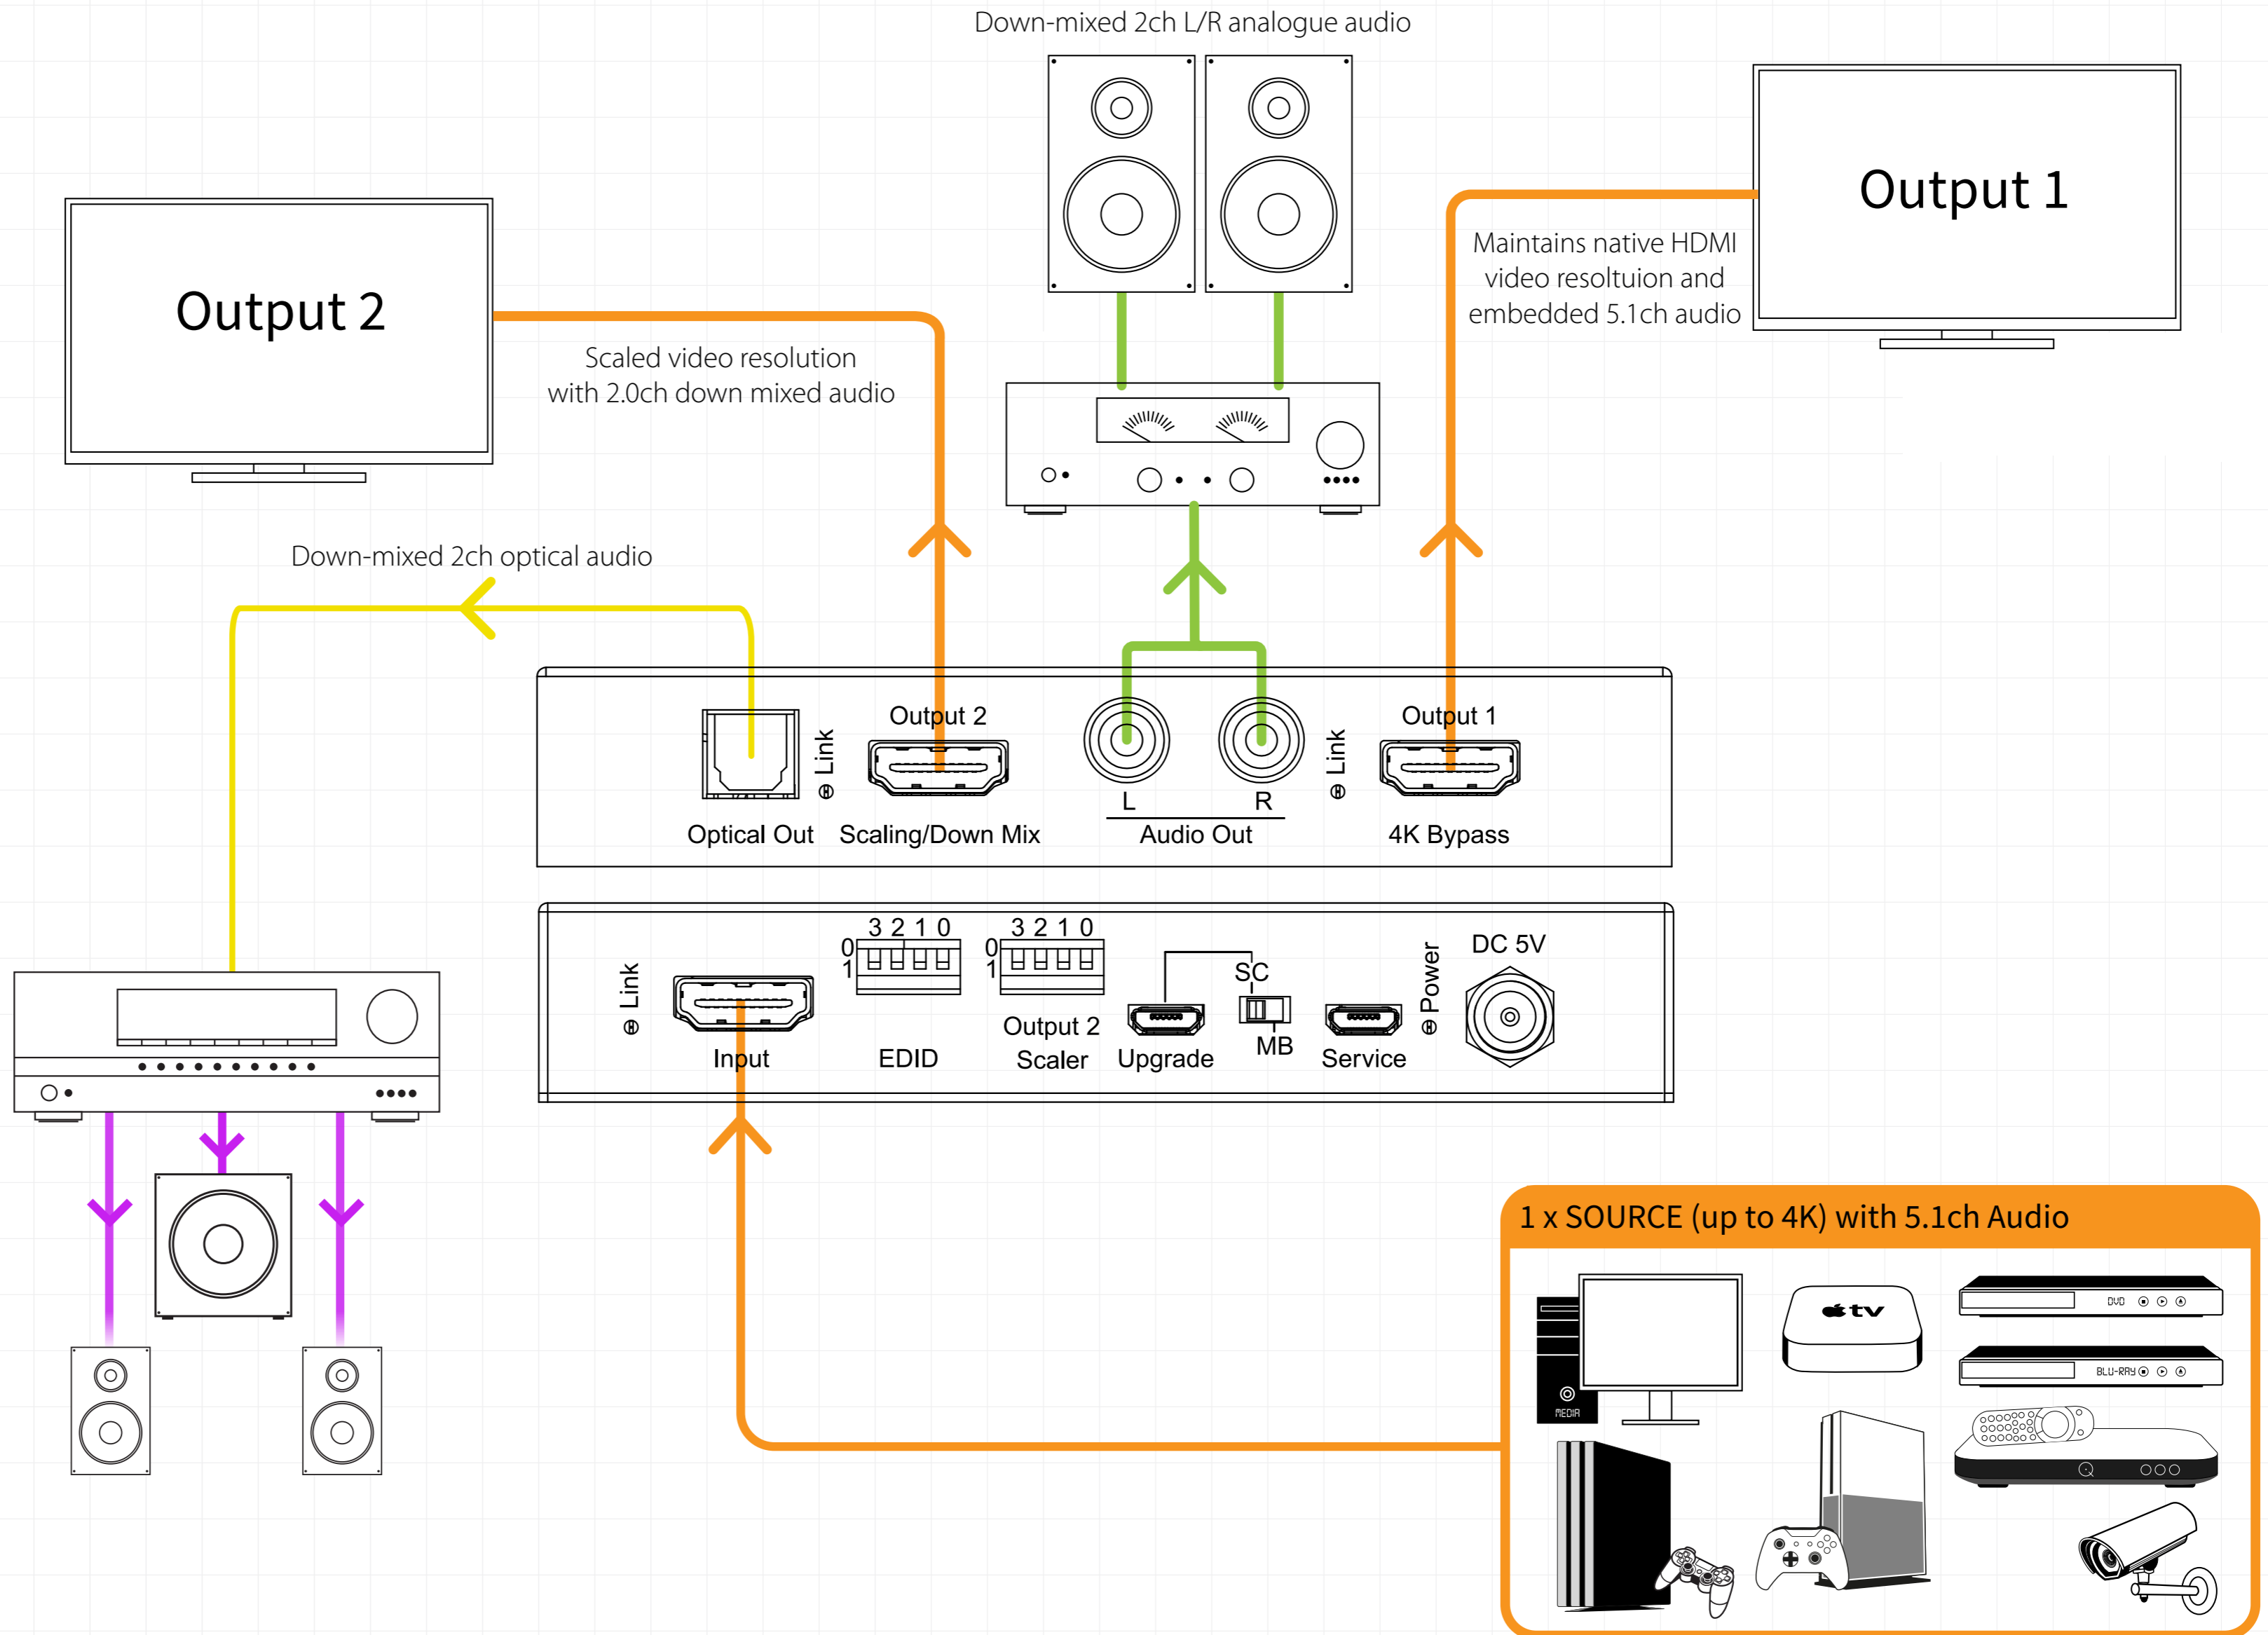

Example Schematic
HD12DB

-  Stereo Audio
-  HDMI
-  Digital Optical
-  Speaker Cable

NB: Physical product design subject to change.