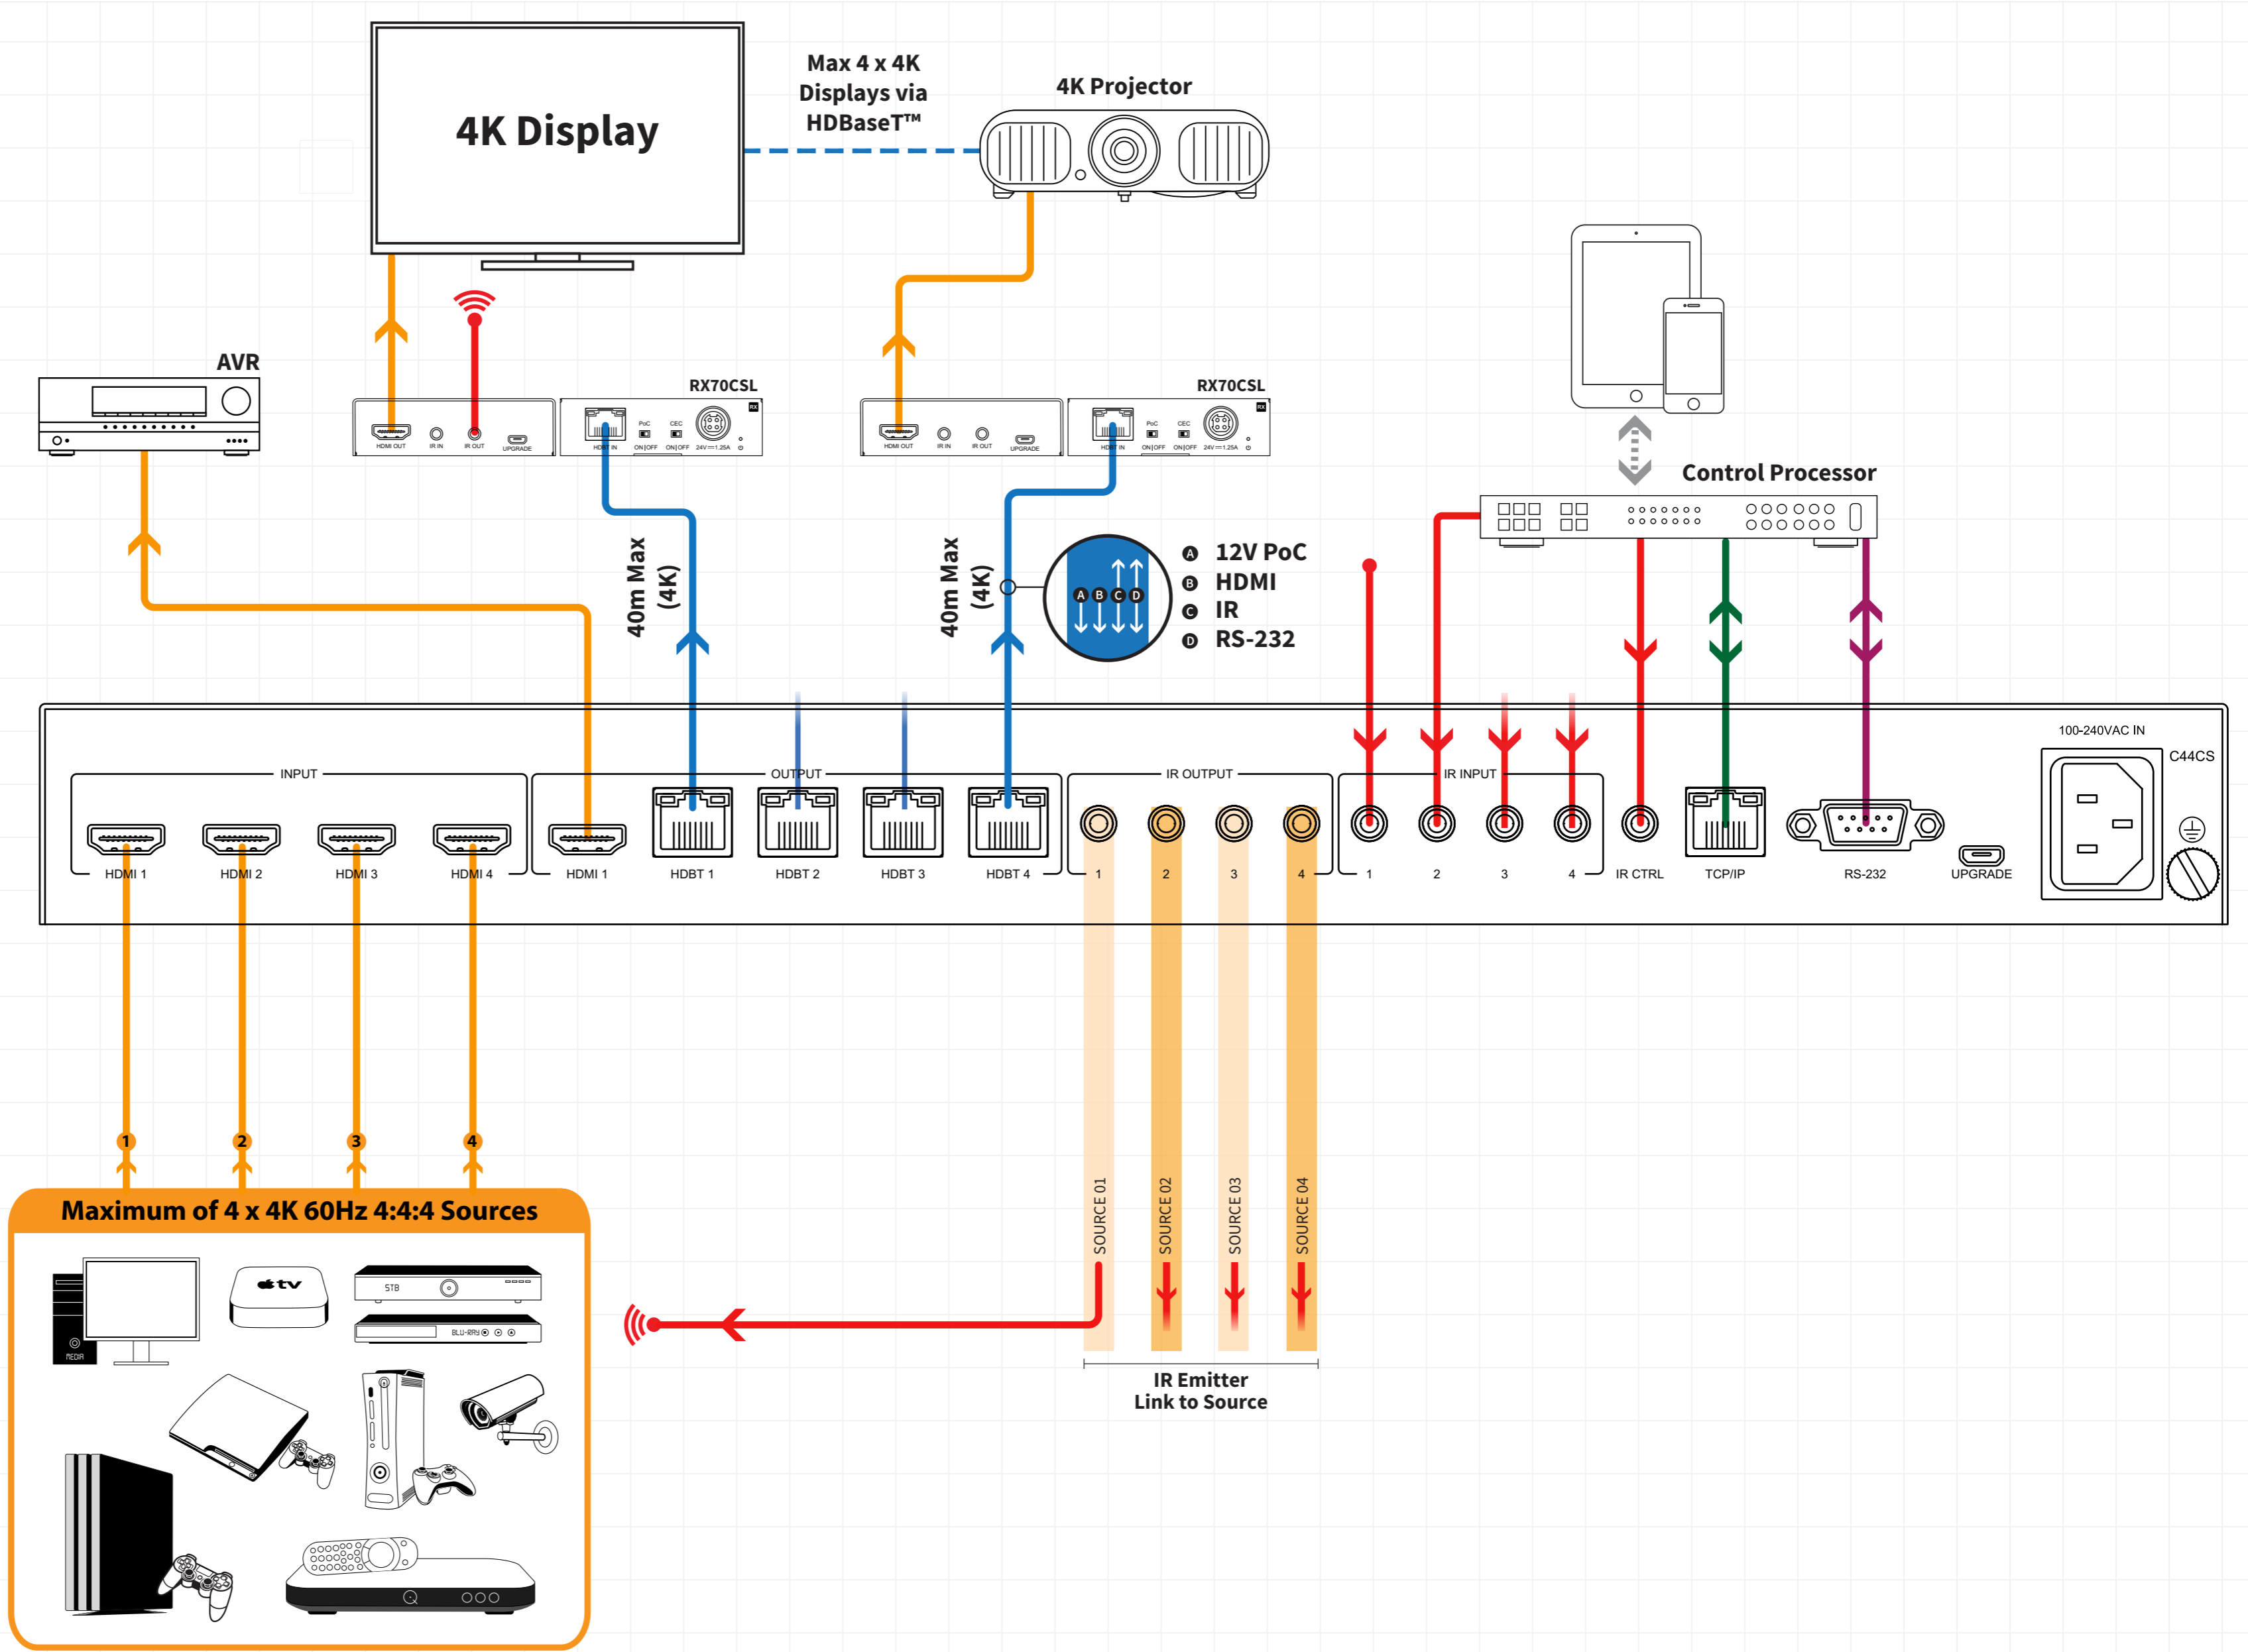

Example Schematic
C44CS-KIT

- RS-232
- HDMI
- IR
- CAT
- Network Connection