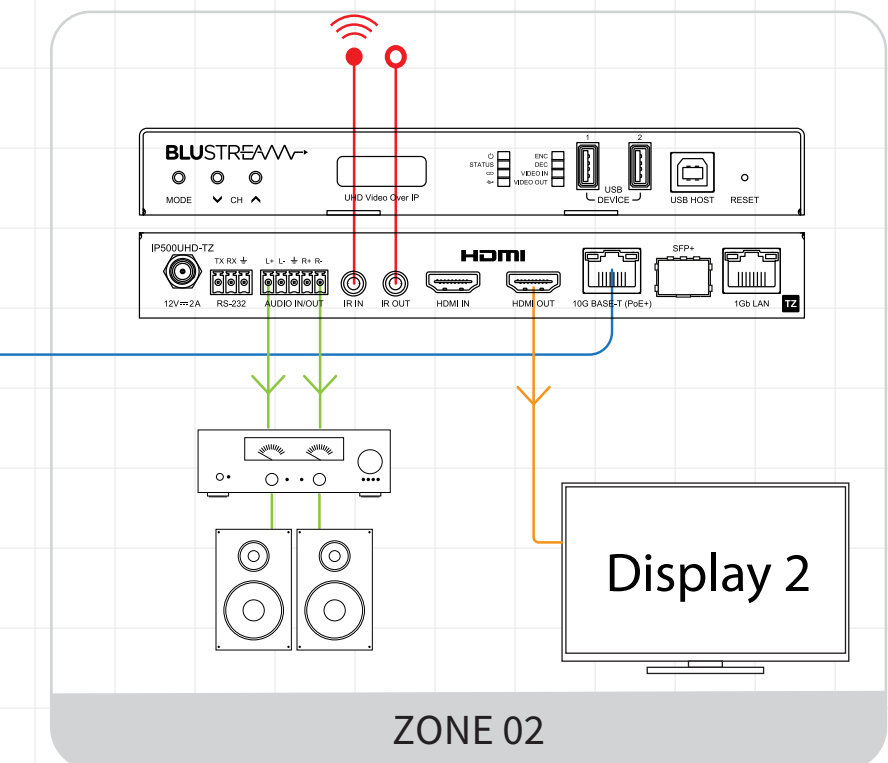

Example Schematic  
**IP500UHD-TZ**

HDMI Over IP System Design – 3x3 Matrix configuration (Unlimited amount of configurations available)