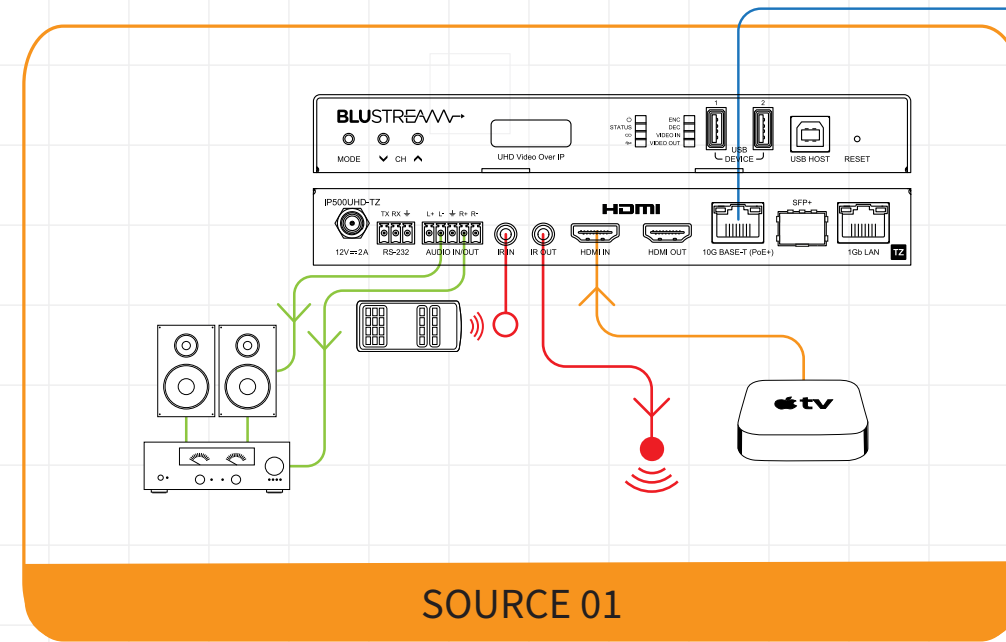

Example Schematic  
**IP500UHD-TZ**

HDMI Over IP System Design – 3x3 Matrix configuration (Unlimited amount of configurations available)