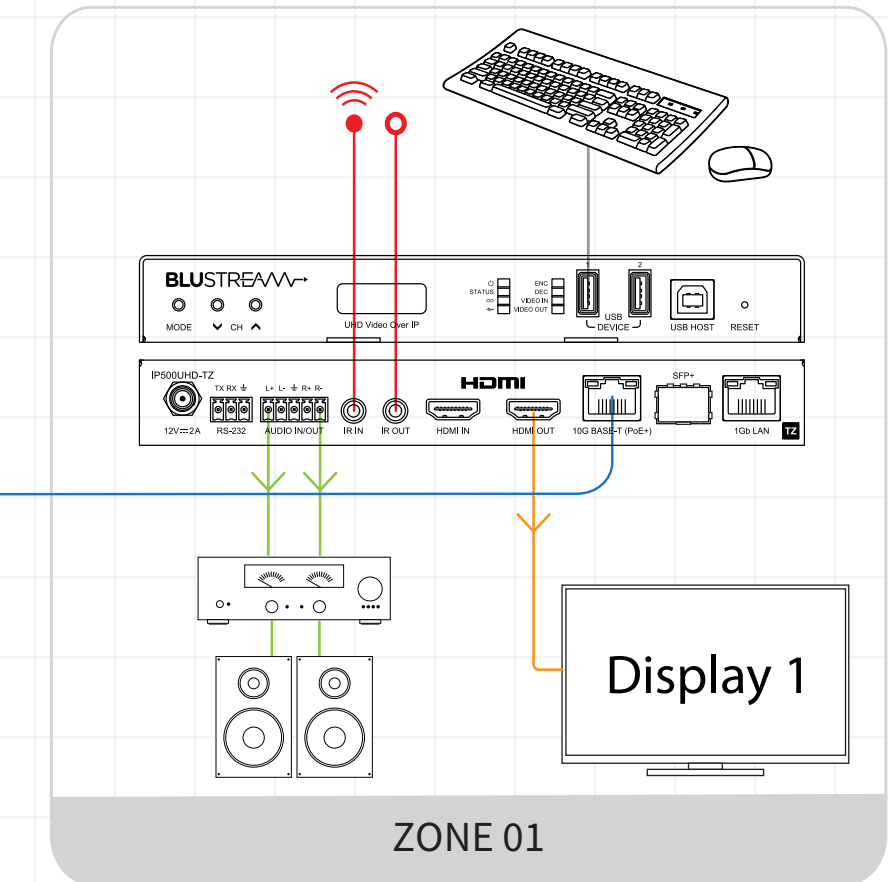

Example Schematic  
**IP500UHD-TZ**

HDMI Over IP System Design – 3x3 Matrix configuration (Unlimited amount of configurations available)