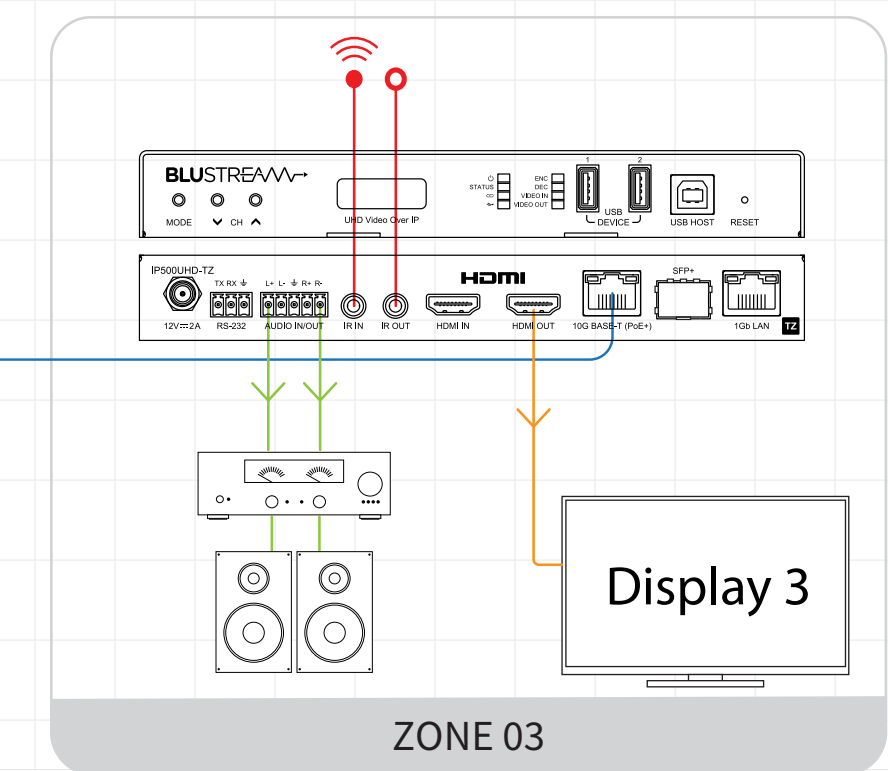

Example Schematic  
**IP500UHD-TZ**

HDMI Over IP System Design – 3x3 Matrix configuration (Unlimited amount of configurations available)