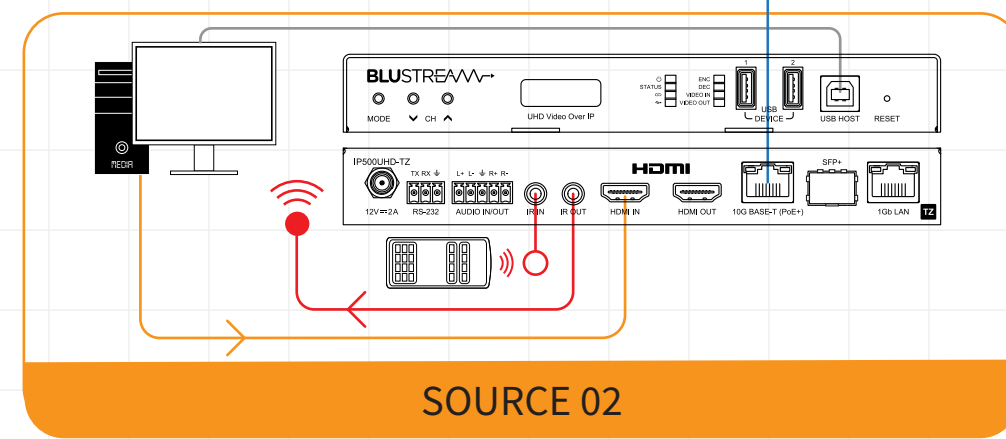

Example Schematic  
**IP500UHD-TZ**

HDMI Over IP System Design – 3x3 Matrix configuration (Unlimited amount of configurations available)