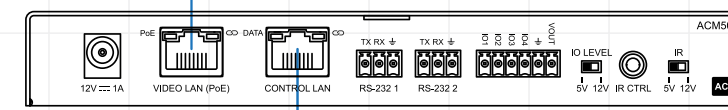

Example Schematic  
**IP500UHD-TZ**

HDMI Over IP System Design – 3x3 Matrix configuration (Unlimited amount of configurations available)