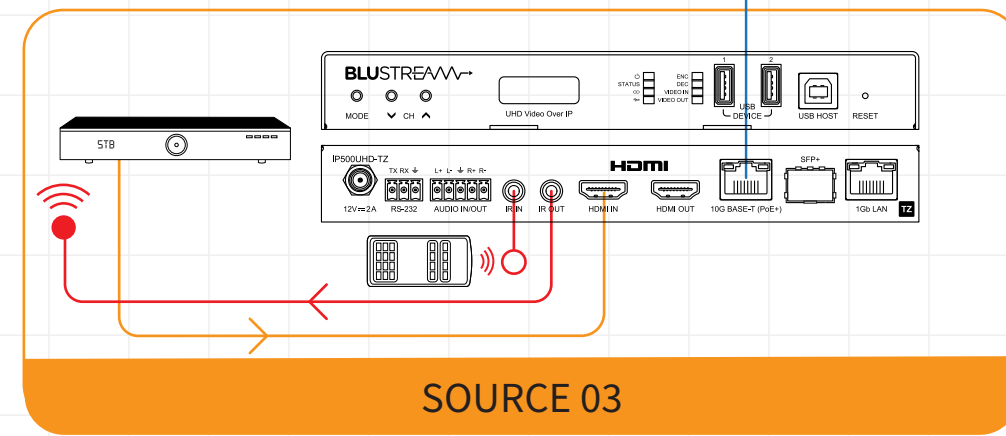

Example Schematic  
**IP500UHD-TZ**

HDMI Over IP System Design – 3x3 Matrix configuration (Unlimited amount of configurations available)