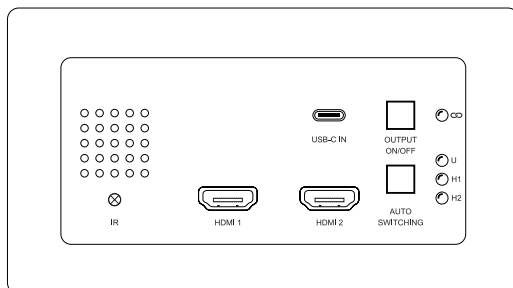

Key Features

- Features 2 x HDMI & 1 x USB-C inputs with manual / auto source selection
- Advanced HDBaseT™ technology offering distribution of video and audio over a single CAT cable
- Supports 4K UHD video up to 40m (3840 x 2160 @30Hz 4:4:4, 4096 x 2160 @24Hz 4:4:4, and 4K @60Hz 4:2:0)
- Extends HDMI 1080p up to a distance of 70m
- Supports all known HDMI audio formats including Dolby TrueHD, Dolby Atmos, Dolby Digital Plus and DTS-HD Master Audio transmission
- Input selection via front panel, IR and RS-232
- Programmable ON / OFF button utilising IR, RS-232 or CEC for control of display device at HDBaseT™ Receiver
- Supports 12V-48V PoC from compatible Blustream HDBaseT™ Matrix or Receivers
- Bi-directional RS-232 pass through
- Supports IR pass-through to HDBaseT™ Matrix or Receiver
- Compatible with all Blustream HDBaseT™ Matrix or Receivers*
- Magnetic faceplate surround allowing both UK & EU backbox compatibility
- HDCP 2.2 support

*Technical performance is subject to the features supported on the connected HDBaseT™ product

** Please note: The USB-C input port on this unit does not provide PD charging to devices connected for video distribution.

Blustream cannot be held responsible for errors in typography or photography. Specifications are subject to change without notice.