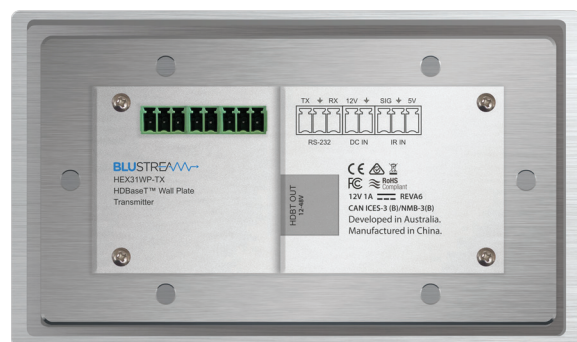

Key Features

- Features 2 x HDMI & 1 x USB-C inputs with manual / auto source selection
- Advanced HDBaseT™ technology offering distribution of video and audio over a single CAT cable
- Supports 4K UHD video up to 40m (3840 x 2160 @30Hz 4:4:4, 4096 x 2160 @24Hz 4:4:4, and 4K @60Hz 4:2:0)
- Extends HDMI 1080p up to a distance of 70m
- Supports all known HDMI audio formats including Dolby TrueHD, Dolby Atmos, Dolby Digital Plus and DTS-HD Master Audio transmission
- Input selection via front panel, IR and RS-232
- Programmable ON / OFF button utilising IR, RS-232 or CEC for control of display device at HDBaseT™ Receiver
- Supports 12V-48V PoC from compatible Blustream HDBaseT™ Matrix or Receivers
- Bi-directional RS-232 pass through
- Supports IR pass-through to HDBaseT™ Matrix or Receiver
- Compatible with all Blustream HDBaseT™ Matrix or Receivers*
- Magnetic faceplate surround allowing both UK & EU backbox compatibility
- HDCP 2.2 support

*Technical performance is subject to the features supported on the connected HDBaseT™ product

** Please note: The USB-C input port on this unit does not provide PD charging to devices connected for video distribution.

Blustream cannot be held responsible for errors in typography or photography. Specifications are subject to change without notice.