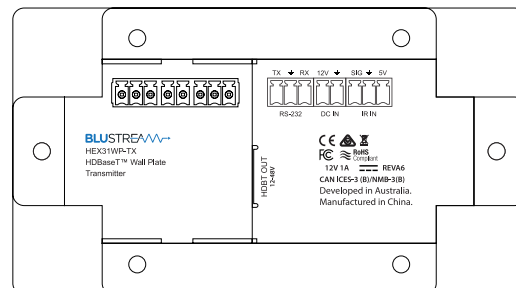

Key Features

- Features 2 x HDMI & 1 x USB-C inputs with manual / auto source selection
- Advanced HDBaseT™ technology offering distribution of video and audio over a single CAT cable
- Supports 4K UHD video up to 40m (3840 x 2160 @30Hz 4:4:4, 4096 x 2160 @24Hz 4:4:4, and 4K @60Hz 4:2:0)
- Extends HDMI 1080p up to a distance of 70m
- Supports all known HDMI audio formats including Dolby TrueHD, Dolby Atmos, Dolby Digital Plus and DTS-HD Master Audio transmission
- Input selection via front panel, IR and RS-232
- Programmable ON / OFF button utilising IR, RS-232 or CEC for control of display device at HDBaseT™ Receiver
- Supports 12V-48V PoC from compatible Blustream HDBaseT™ Matrix or Receivers
- Bi-directional RS-232 pass through
- Supports IR pass-through to HDBaseT™ Matrix or Receiver
- Compatible with all Blustream HDBaseT™ Matrix or Receivers*
- Magnetic faceplate surround allowing both UK & EU backbox compatibility
- HDCP 2.2 support

*Technical performance is subject to the features supported on the connected HDBaseT™ product

** Please note: The USB-C input port on this unit does not provide PD charging to devices connected for video distribution.

Blustream cannot be held responsible for errors in typography or photography. Specifications are subject to change without notice.