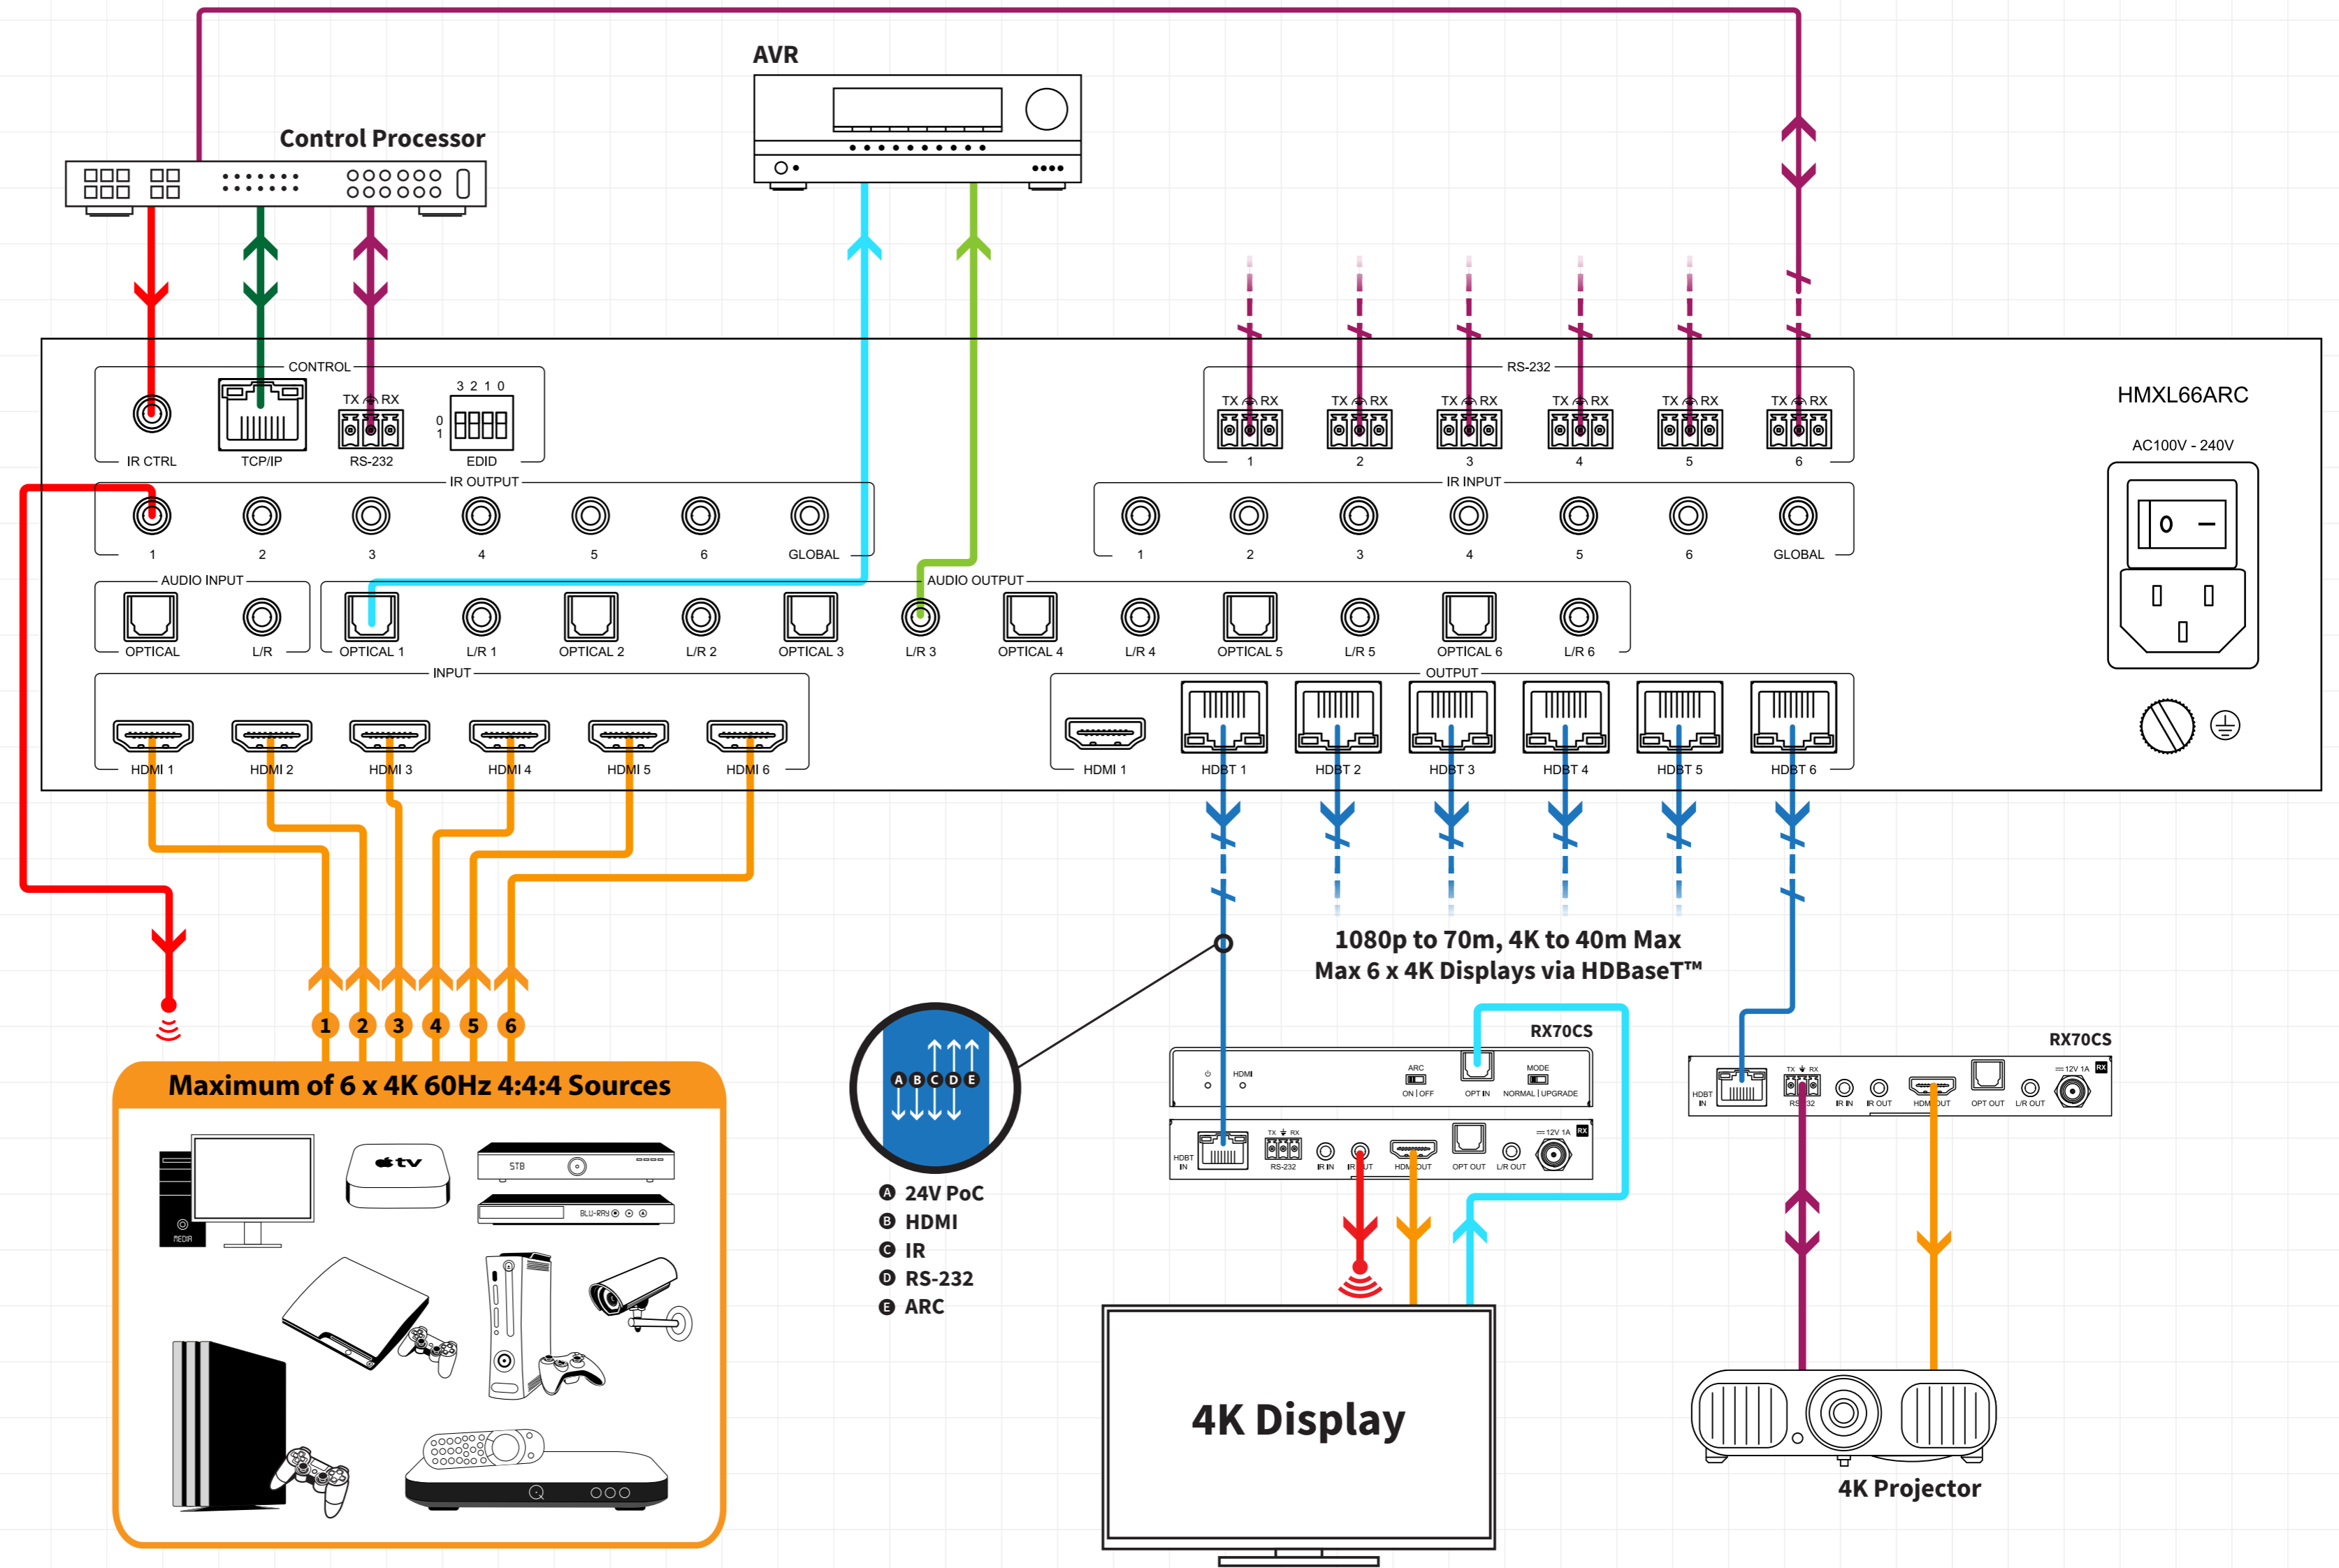

Example Schematic
HMXL66ARC

- RS-232
- HDMI
- CAT Cable
- Network Connection
- Optical Digital
- Stereo Audio
- IR

For 24V PoC, HDMI ARC and Optical Audio Return functionality, the RX70CS HDBaseT™ receiver must be used.